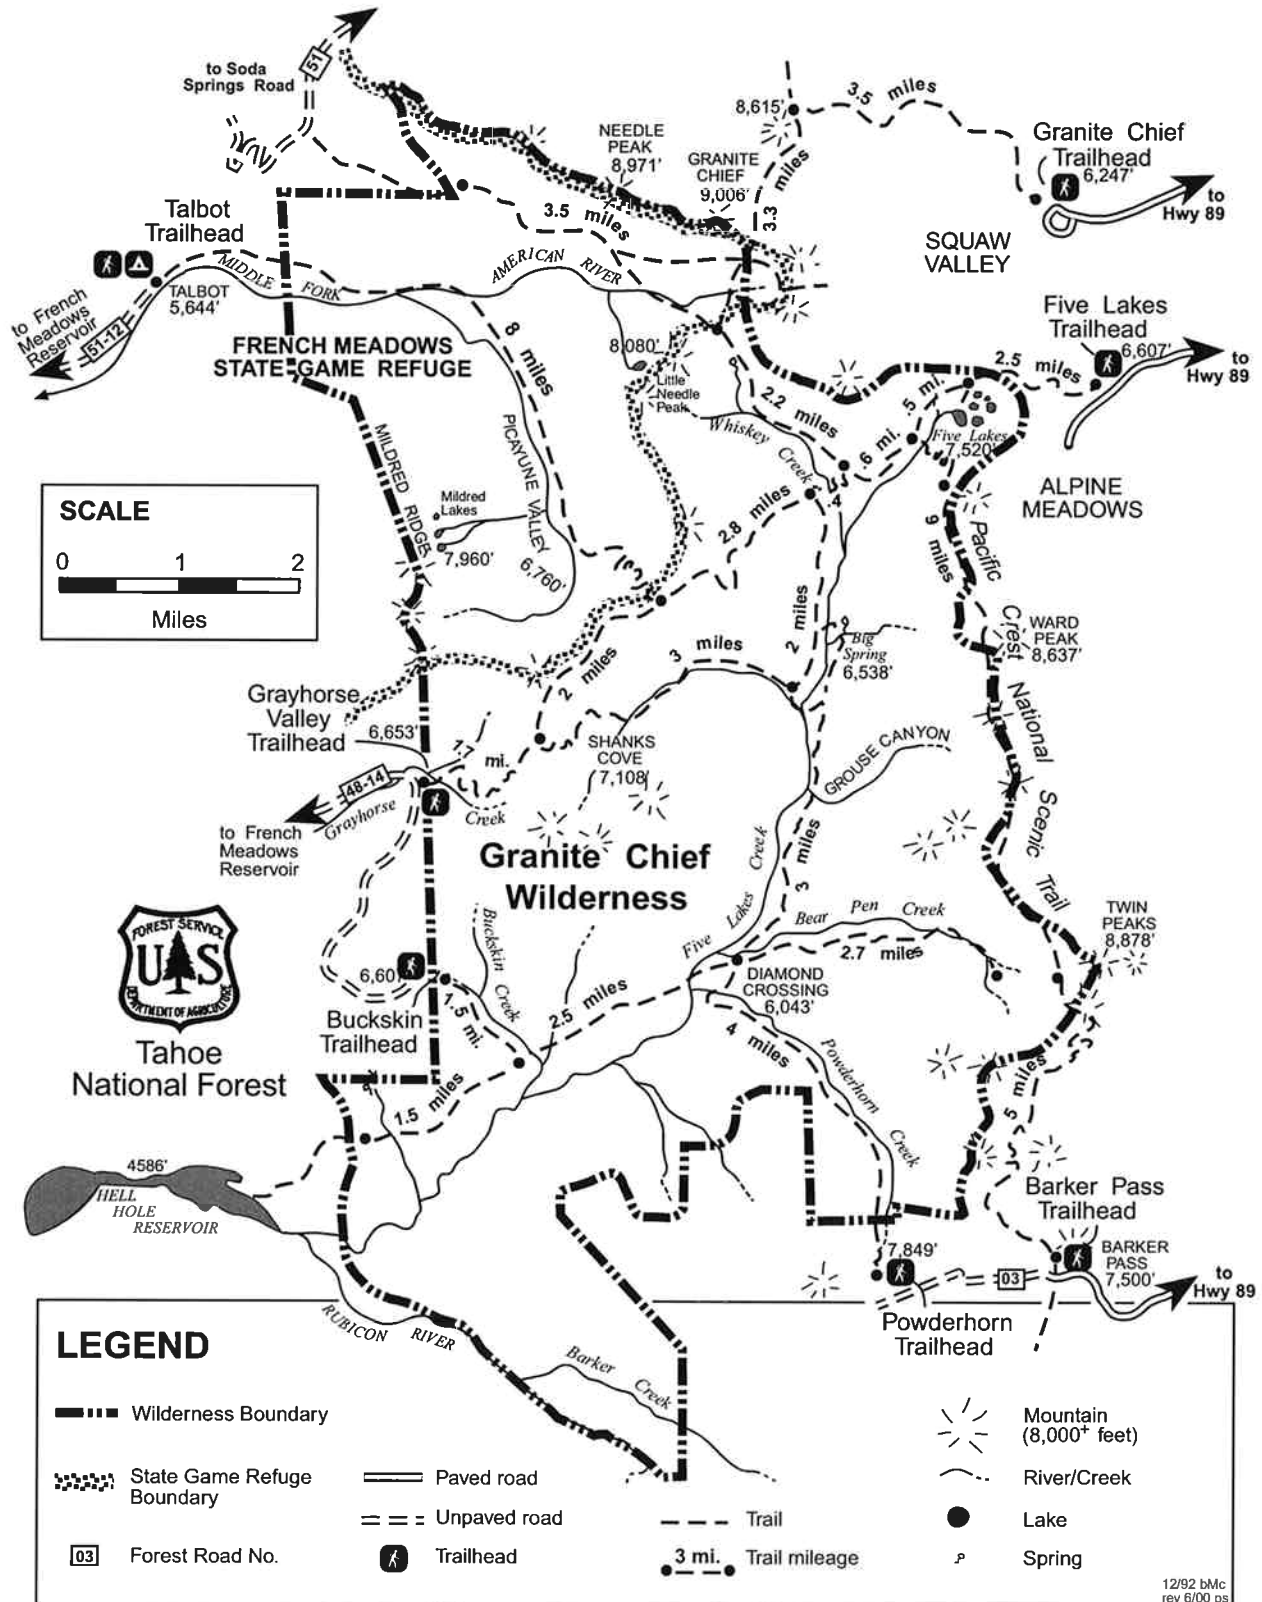

# Granite Chief Wilderness

## Tahoe National Forest

Tahoe National Forest

### LEGEND

- Wilderness Boundary
- State Game Refuge Boundary
- Forest Road No.
- Paved road
- Unpaved road
- Trailhead
- Trail
- 3 mi. Trail mileage
- Mountain (8,000+ feet)
- River/Creek
- Lake
- Spring