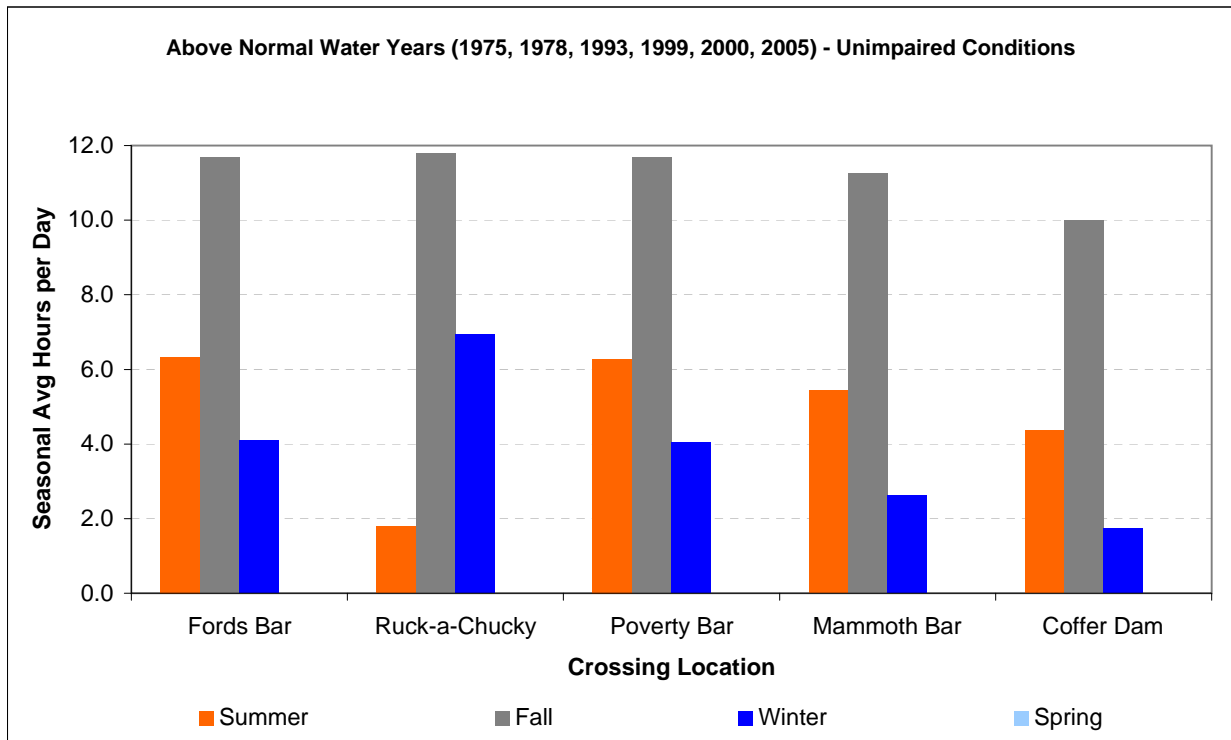

Figure REC 4-11. Trail Crossing Opportunities (Average Hours per Day) by Season.

Figure REC 4-12. Trail Crossing Opportunities (Average Hours per Day) by Season.

Figure REC 4-13. Trail Crossing Opportunities (Average Hours per Day) by Season.

Figure REC 4-14. Trail Crossing Opportunities (Average Hours per Day) by Season.

Figure REC 4-15. Trail Crossing Opportunities (Average Hours per Day) by Season.