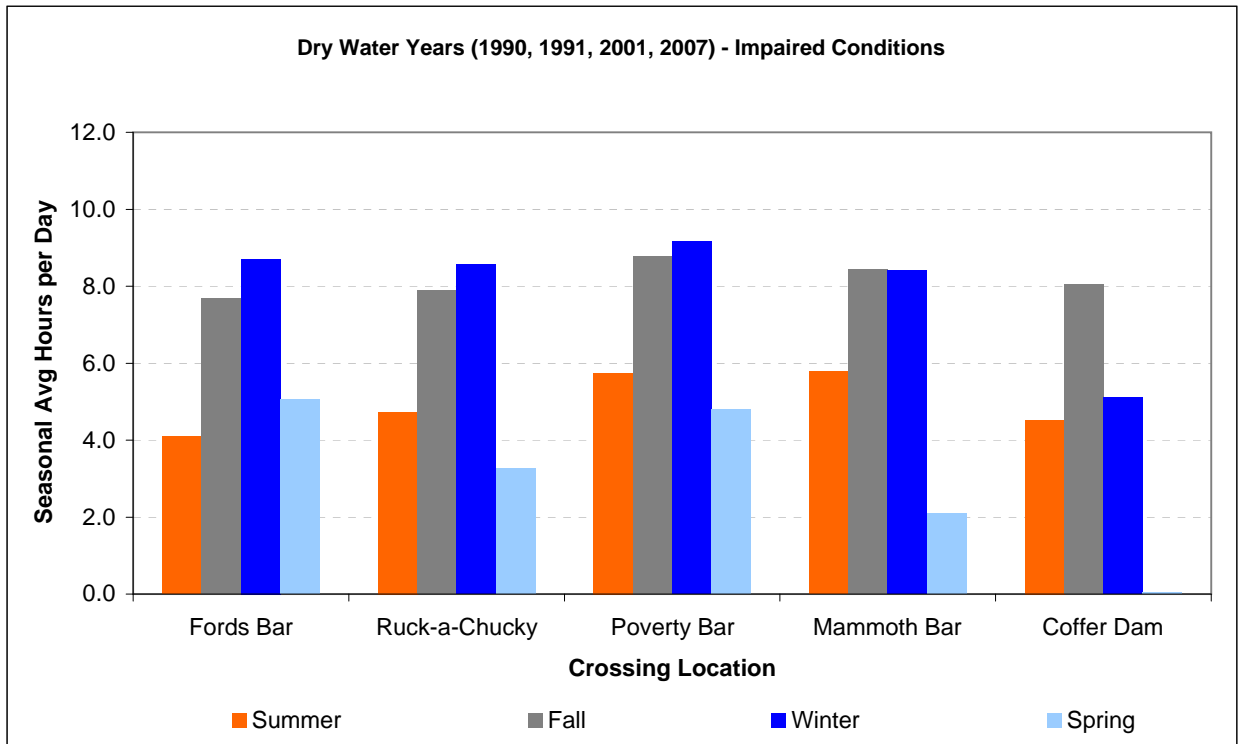

Figure REC 4-11. Trail Crossing Opportunities (Average Hours per Day) by Season.

Figure REC 4-12. Trail Crossing Opportunities (Average Hours per Day) by Season.

Figure REC 4-13. Trail Crossing Opportunities (Average Hours per Day) by Season.

Figure REC 4-14. Trail Crossing Opportunities (Average Hours per Day) by Season.

Figure REC 4-15. Trail Crossing Opportunities (Average Hours per Day) by Season.