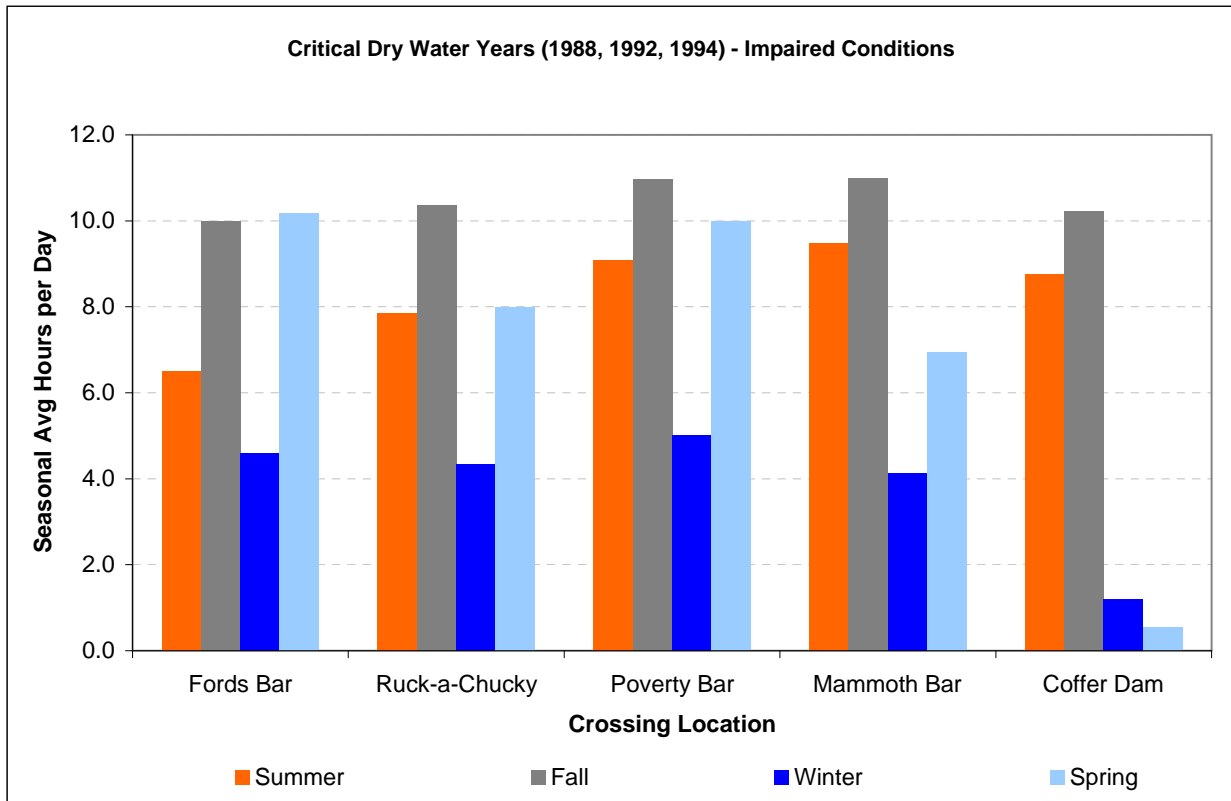

Figure REC 4-11. Trail Crossing Opportunities (Average Hours per Day) by Season.

Figure REC 4-12. Trail Crossing Opportunities (Average Hours per Day) by Season.

Figure REC 4-13. Trail Crossing Opportunities (Average Hours per Day) by Season.

Figure REC 4-14. Trail Crossing Opportunities (Average Hours per Day) by Season.

Figure REC 4-15. Trail Crossing Opportunities (Average Hours per Day) by Season.