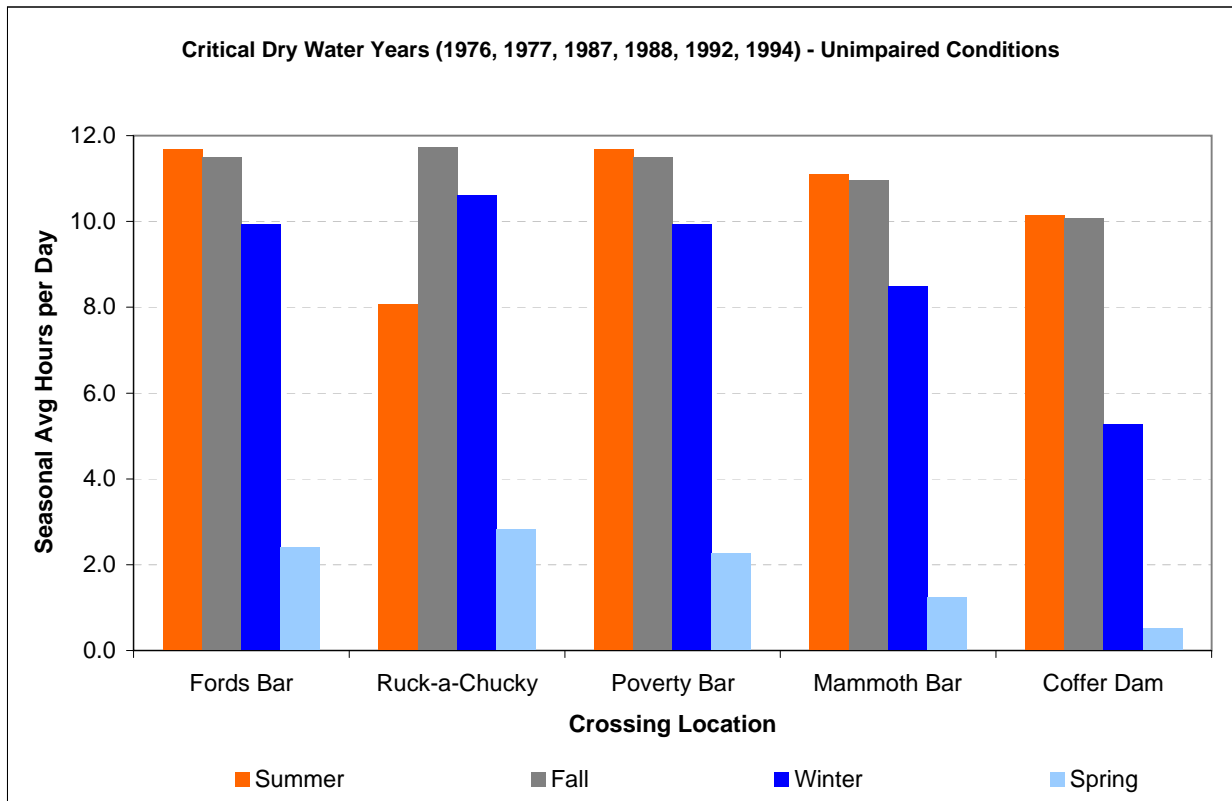

Figure REC 4-11. Trail Crossing Opportunities (Average Hours per Day) by Season.

Figure REC 4-12. Trail Crossing Opportunities (Average Hours per Day) by Season.

Figure REC 4-13. Trail Crossing Opportunities (Average Hours per Day) by Season.

Figure REC 4-14. Trail Crossing Opportunities (Average Hours per Day) by Season.

Figure REC 4-15. Trail Crossing Opportunities (Average Hours per Day) by Season.