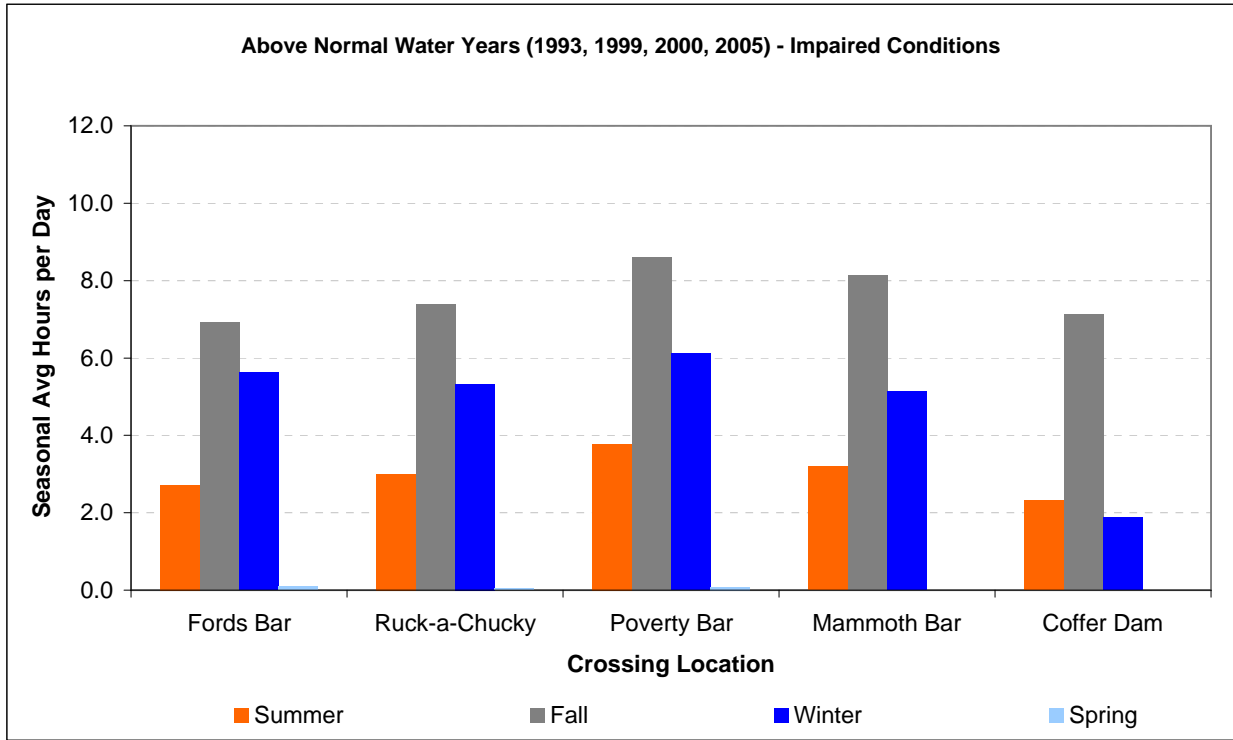

Figure REC 4-11. Trail Crossing Opportunities (Average Hours per Day) by Season.

Figure REC 4-12. Trail Crossing Opportunities (Average Hours per Day) by Season.

Figure REC 4-13. Trail Crossing Opportunities (Average Hours per Day) by Season.

Figure REC 4-14. Trail Crossing Opportunities (Average Hours per Day) by Season.

Figure REC 4-15. Trail Crossing Opportunities (Average Hours per Day) by Season.