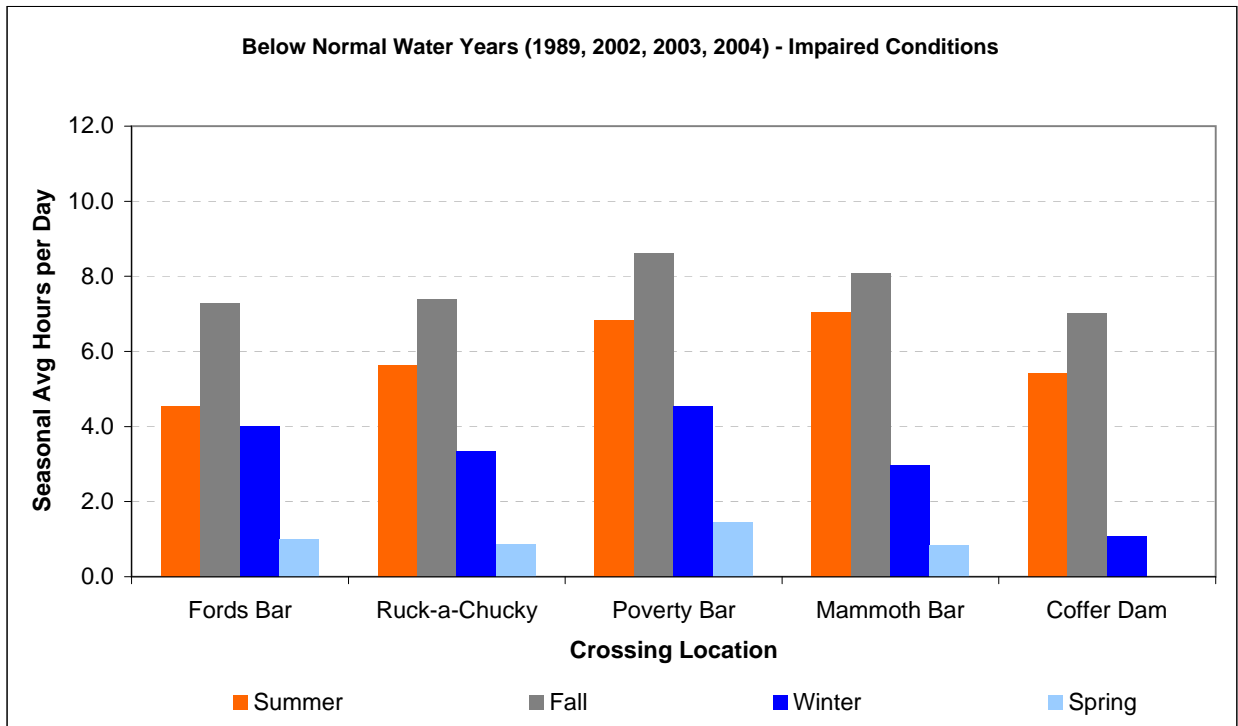

Figure REC 4-11. Trail Crossing Opportunities (Average Hours per Day) by Season.

Figure REC 4-12. Trail Crossing Opportunities (Average Hours per Day) by Season.

Figure REC 4-13. Trail Crossing Opportunities (Average Hours per Day) by Season.

Figure REC 4-14. Trail Crossing Opportunities (Average Hours per Day) by Season.

Figure REC 4-15. Trail Crossing Opportunities (Average Hours per Day) by Season.