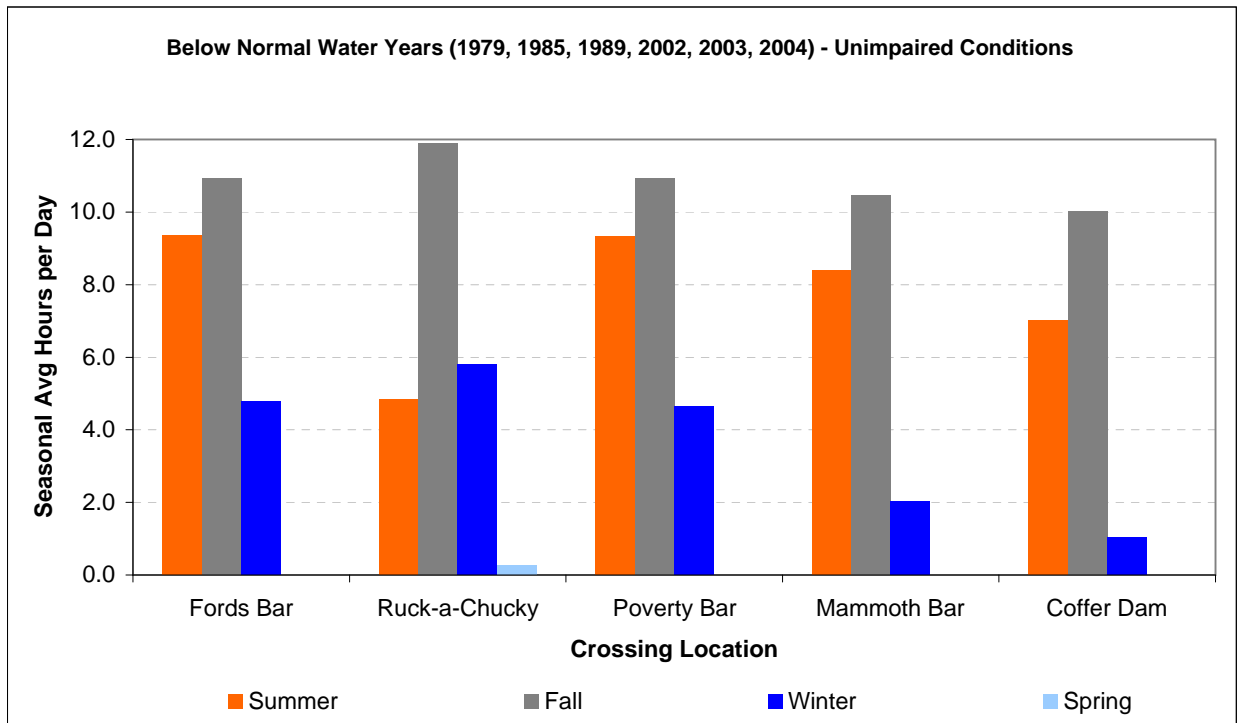

Figure REC 4-11. Trail Crossing Opportunities (Average Hours per Day) by Season.

Figure REC 4-12. Trail Crossing Opportunities (Average Hours per Day) by Season.

Figure REC 4-13. Trail Crossing Opportunities (Average Hours per Day) by Season.

Figure REC 4-14. Trail Crossing Opportunities (Average Hours per Day) by Season.

Figure REC 4-15. Trail Crossing Opportunities (Average Hours per Day) by Season.