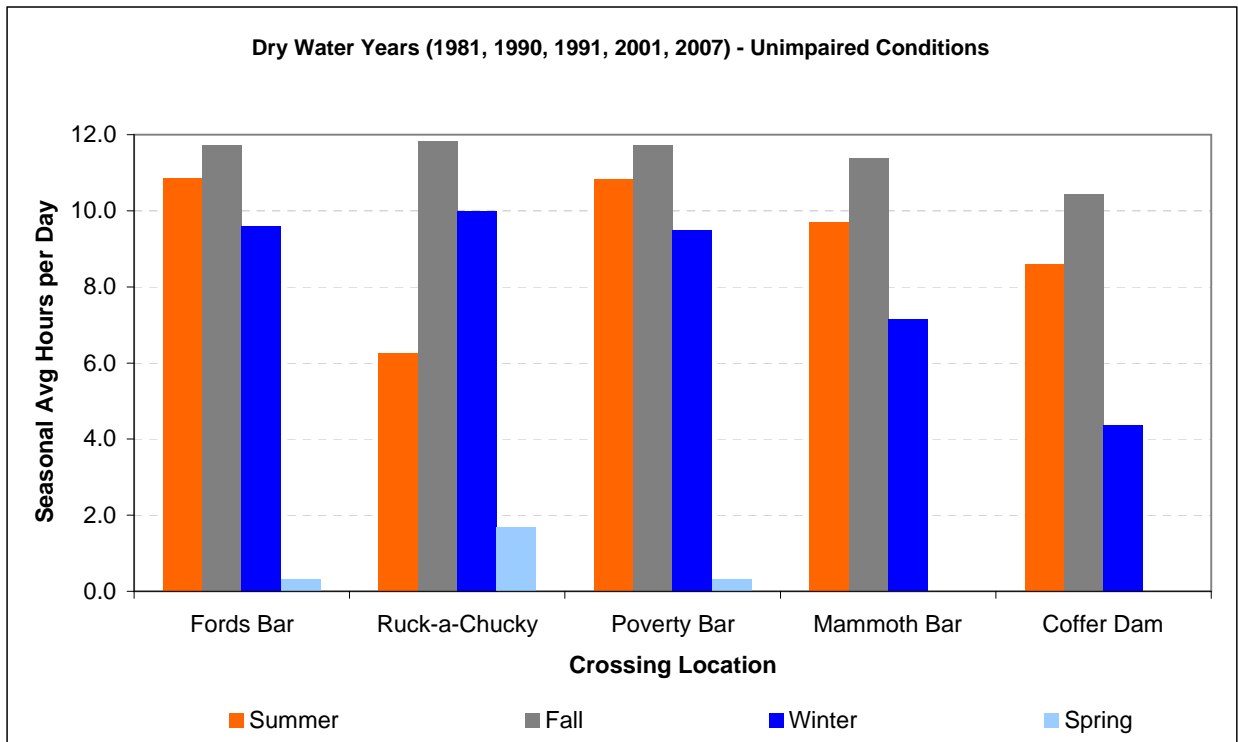

Figure REC 4-11. Trail Crossing Opportunities (Average Hours per Day) by Season.

Figure REC 4-12. Trail Crossing Opportunities (Average Hours per Day) by Season.

Figure REC 4-13. Trail Crossing Opportunities (Average Hours per Day) by Season.

Figure REC 4-14. Trail Crossing Opportunities (Average Hours per Day) by Season.

Figure REC 4-15. Trail Crossing Opportunities (Average Hours per Day) by Season.